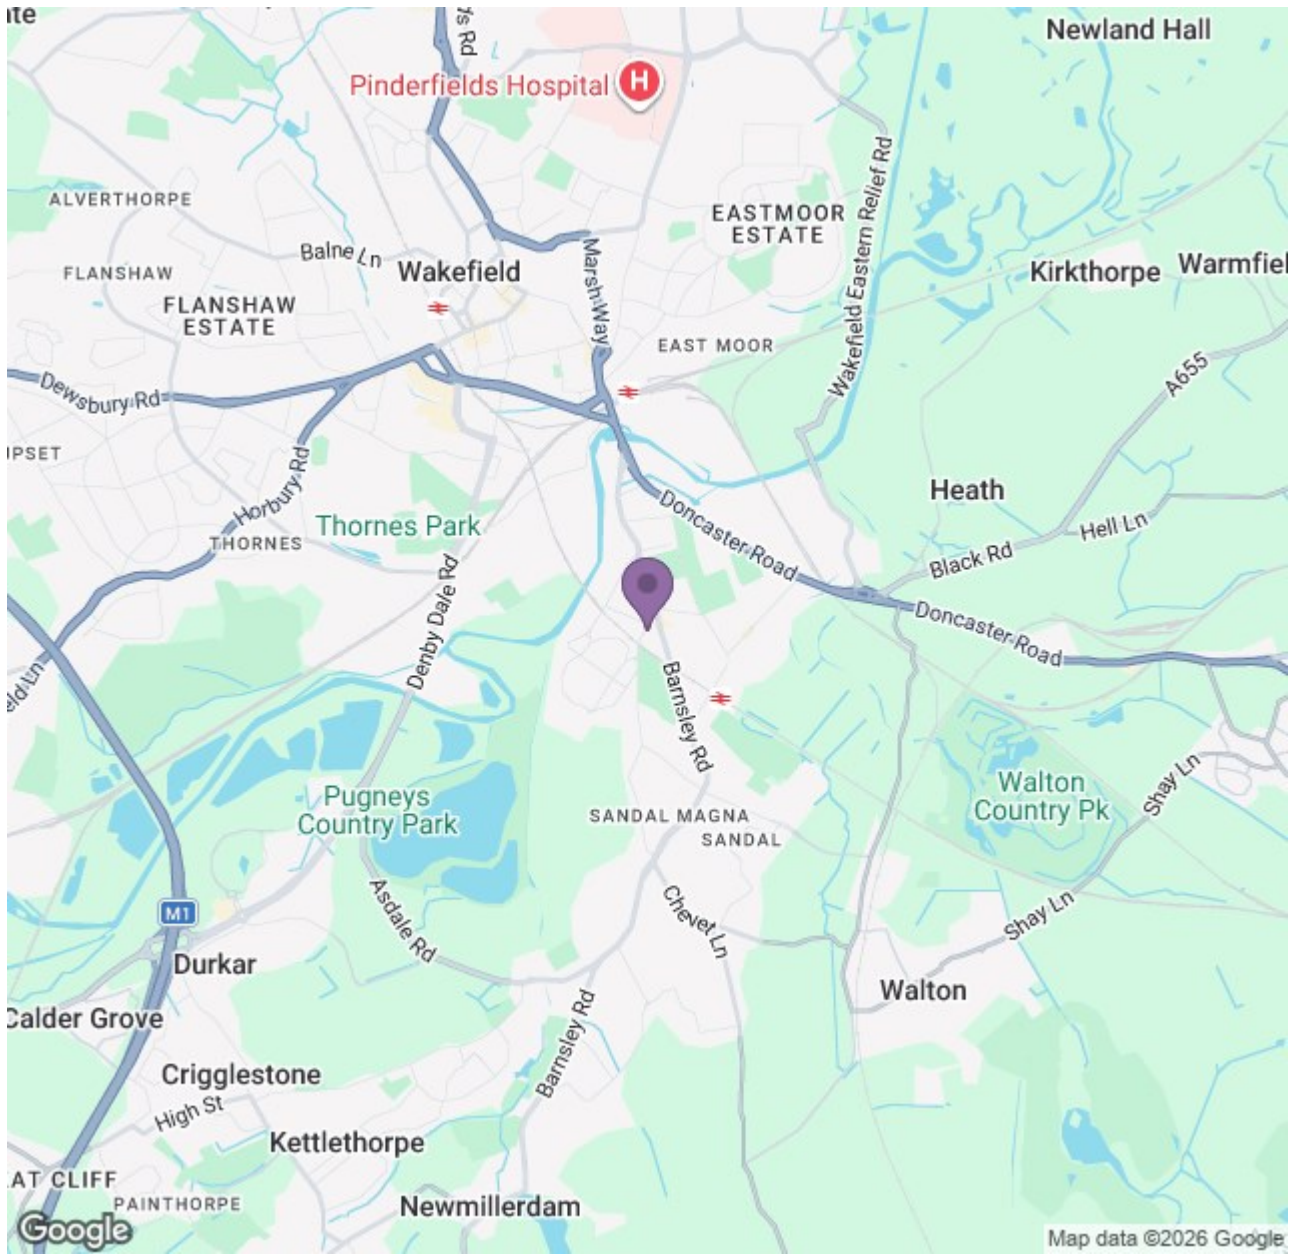

Ascend

Built on higher standards

Ascend

Built on higher standards